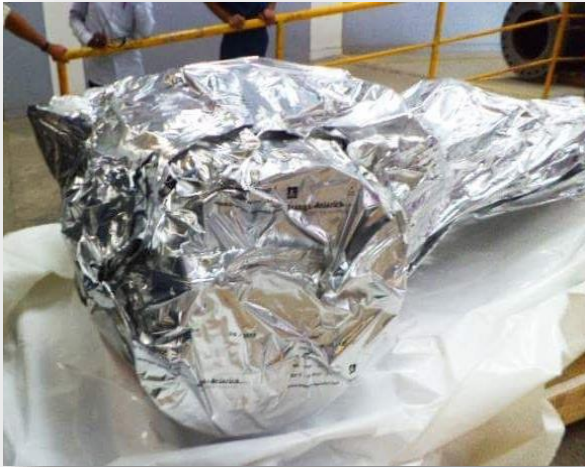

Some bespoke cargo packing projects handled by Solar Base include:

Horizontal Packing

Tall cargo that needs to be air-freighted sometimes has to be laid on its side for airplane cargo hold access; we can provide custom skids and additional protection for the same.